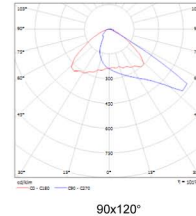

Photometric Diagrams

Mounting Options

Thrust the heat sinker body into the two holes

Close the body using screws and tighten them