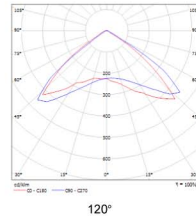

Photometric Diagrams

Mounting Options

Thrust the heat sinker body into the two holes

Close the body using screws and tighten them