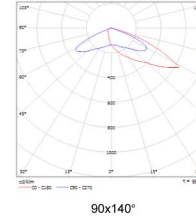

Photometric Diagrams

Mounting Options

Thrust the heat sinker body into the two holes

Close the body using screws and tighten them