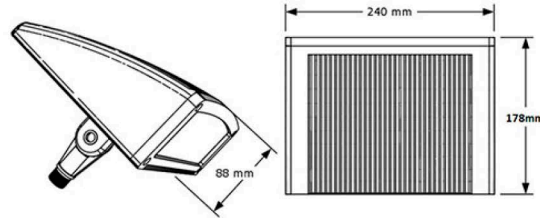

Modern Wall Pack

LED Wall Pack

IP65

5
YEAR
WARRANTY

LED Modern Wall Pack

Part Number	LOT-WP-25-42	LOT-WP-35-42	LOT-WP-45-42	LOT-WP-60-42
Lumen Output	2,697 lm	3,529 lm	4,579 lm	5,402 lm
Wattage	25W	35W	45W	60W
Lumen Efficacy	107.15 lm/W	99.94 lm/W	105.05 lm/W	97.39 lm/W
CCT	5000 K			
Beam Angle	120°(90° optional)			
Input Voltage	100-277Vac PF 0.91	100-277Vac PF 0.9	100-277Vac PF 0.91	100-277Vac PF 0.93
IP Rating	IP 65			
LED Driver	Meanwell			
Certification	UL, CE, PSE, SAA, RoHS			

Details

LED Technology

This Modern LED Wall Pack Light can be used for glare-free lighting in locations such as warehouses, buildings, gyms, retail stores and many more outdoor applications. This product has a LM-80-rated LED chip that provides uniform color consistency. This product also comes with multiple mounting options for optimum convenience. There is also an internal aluminum heat sink that ensures thermal management so that it can maintain its general lifespan of more than 50,000 hours. This product comes with shatter-resistant lenses and a durable aluminum housing. It also operates on the universal voltage system.

www.lightingoftomorrow.com
1-800-538-4446