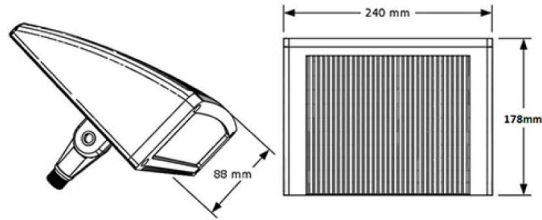

Modern Wall Pack

LED Wall Pack

IP65
5
YEAR
WARRANTY

LED Modern Wall Pack

Part Number	LOT-WP-25-42	LOT-WP-35-42	LOT-WP-45-42	LOT-WP-60-42
Lumen Output	2,697 lm	3,529 lm	4,579 lm	5,402 lm
Wattage	25W	35W	45W	60W
Lumen Efficacy	107.15 lm/W	99.94 lm/W	105.05 lm/W	97.39 lm/W
CCT	5000 K			
Beam Angle	120°(90° optional)			
Input Voltage	100-277Vac PF 0.91	100-277Vac PF 0.9	100-277Vac PF 0.91	100-277Vac PF 0.93
IP Rating	IP 65			
LED Driver	Meanwell			
Certification	UL, CE, PSE, SAA, RoHS			

Details

LED Technology

This Modern LED Wall Pack Light can be used for glare-free lighting in locations such as warehouses, buildings, gyms, retail stores and many more outdoor applications. This product has a LM-80-rated LED chip that provides uniform color consistency. This product also comes with multiple mounting options for optimum convenience. There is also an internal aluminum heat sink that ensures thermal management so that it can maintain its general lifespan of more than 50,000 hours. This product comes with shatter-resistant lenses and a durable aluminum housing. It also operates on the universal voltage system.