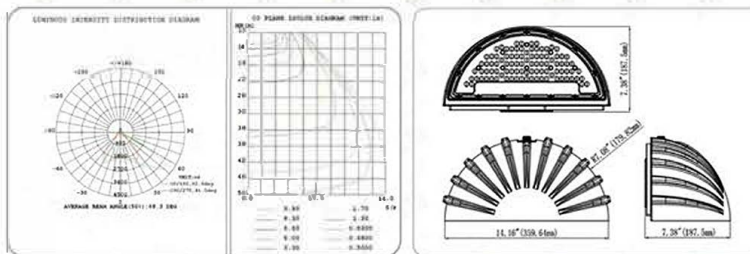

LED MODERN WALL PACK

LED Modern Wall Pack

Part Number	LOT-WP-45-7-WW	LOT-WP-70-7-WW
Wattage	45W	70W
Lumens	5310	8348
Color Temperature	3K - 4K - 5K	
Angles	45°/90°	
Voltage	100-277Vac/50-60Hz	
CRI	Ra>80	
Rated Life	50,000 Hours	
Certifications	FCC, CE, RoHS, UL, DLC	

Light Distribution Curve & Structure Features

PRODUCT DESCRIPTION

The LED Modern Wall Pack Light series is a versatile light used for various commercial and residential properties such as condominiums, hotels, retail shopping centers, walkways, and warehouses. This light provides consistent, powerful lighting in a durable fixture that needs little to no maintenance. The LED technology is UV-free and mercury-free, providing a safe and efficient alternative to traditional lighting.